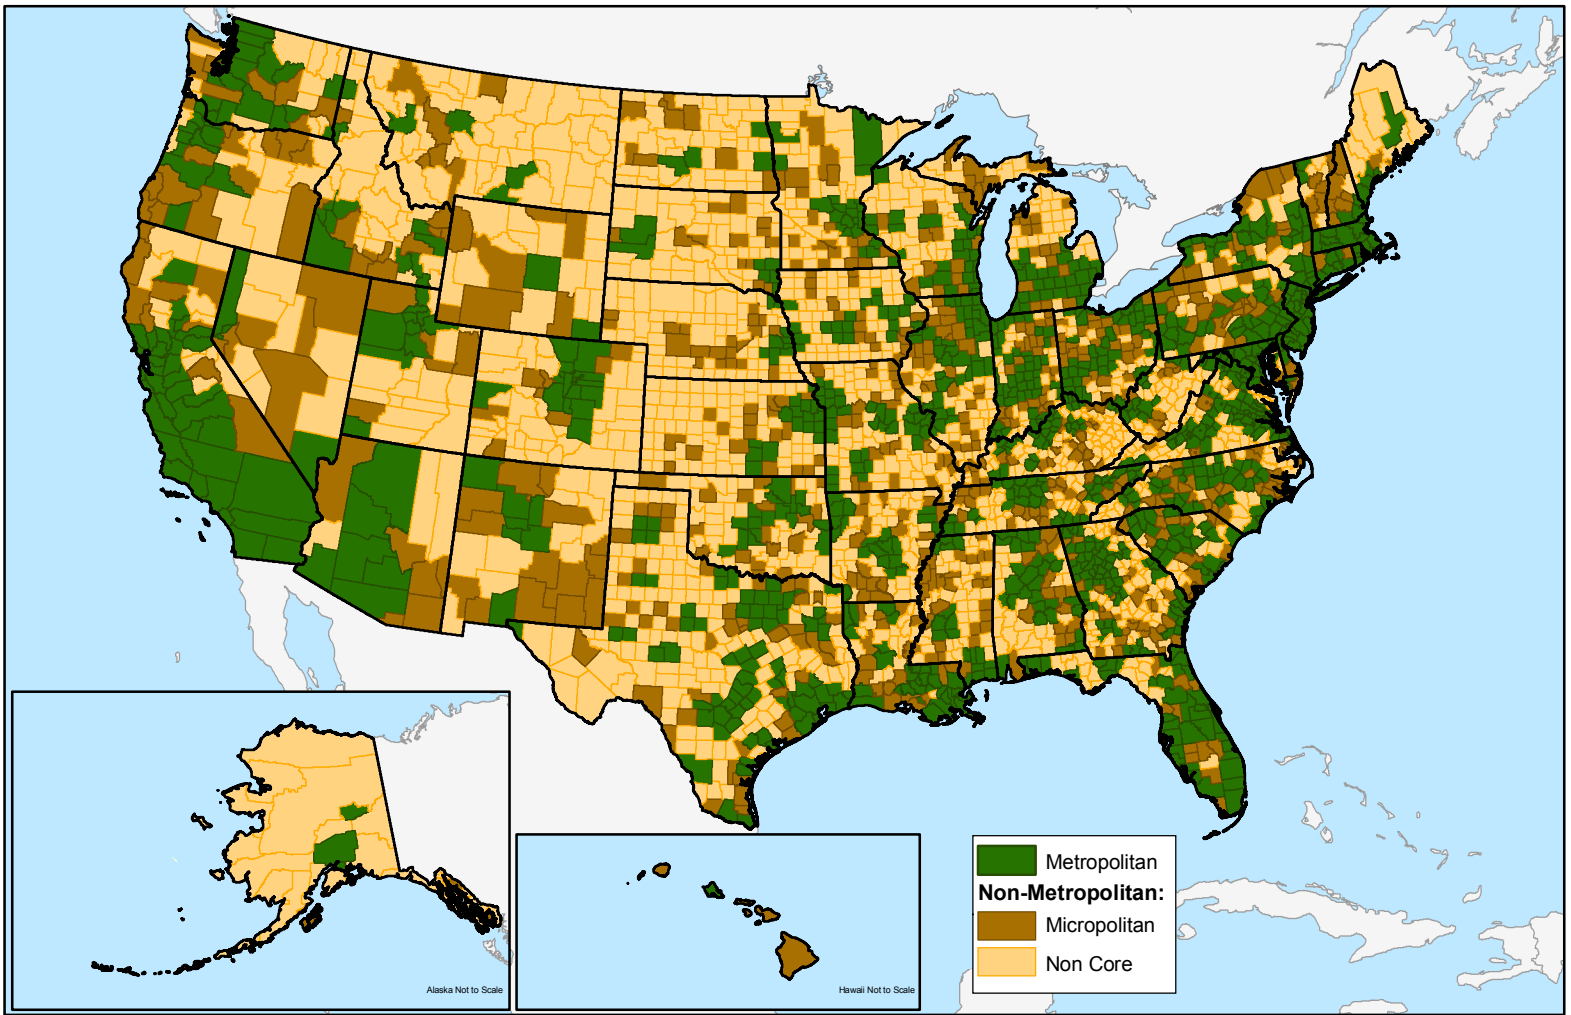

# Counties by Core Based Statistical Area Designation

## Distribution of Population

	Urban	Rural	Total
<b>Metropolitan</b>	202,403,216	30,176,724	232,579,940
<b>Non-metropolitan:</b>			
<b>Micropolitan</b>	15,231,742	14,299,972	29,531,714
<b>Noncore</b>	4,723,351	14,586,901	19,310,252
<b>Total</b>	222,358,309	59,063,597	281,421,906

**Over half of the nation's rural residents live in metropolitan counties!**